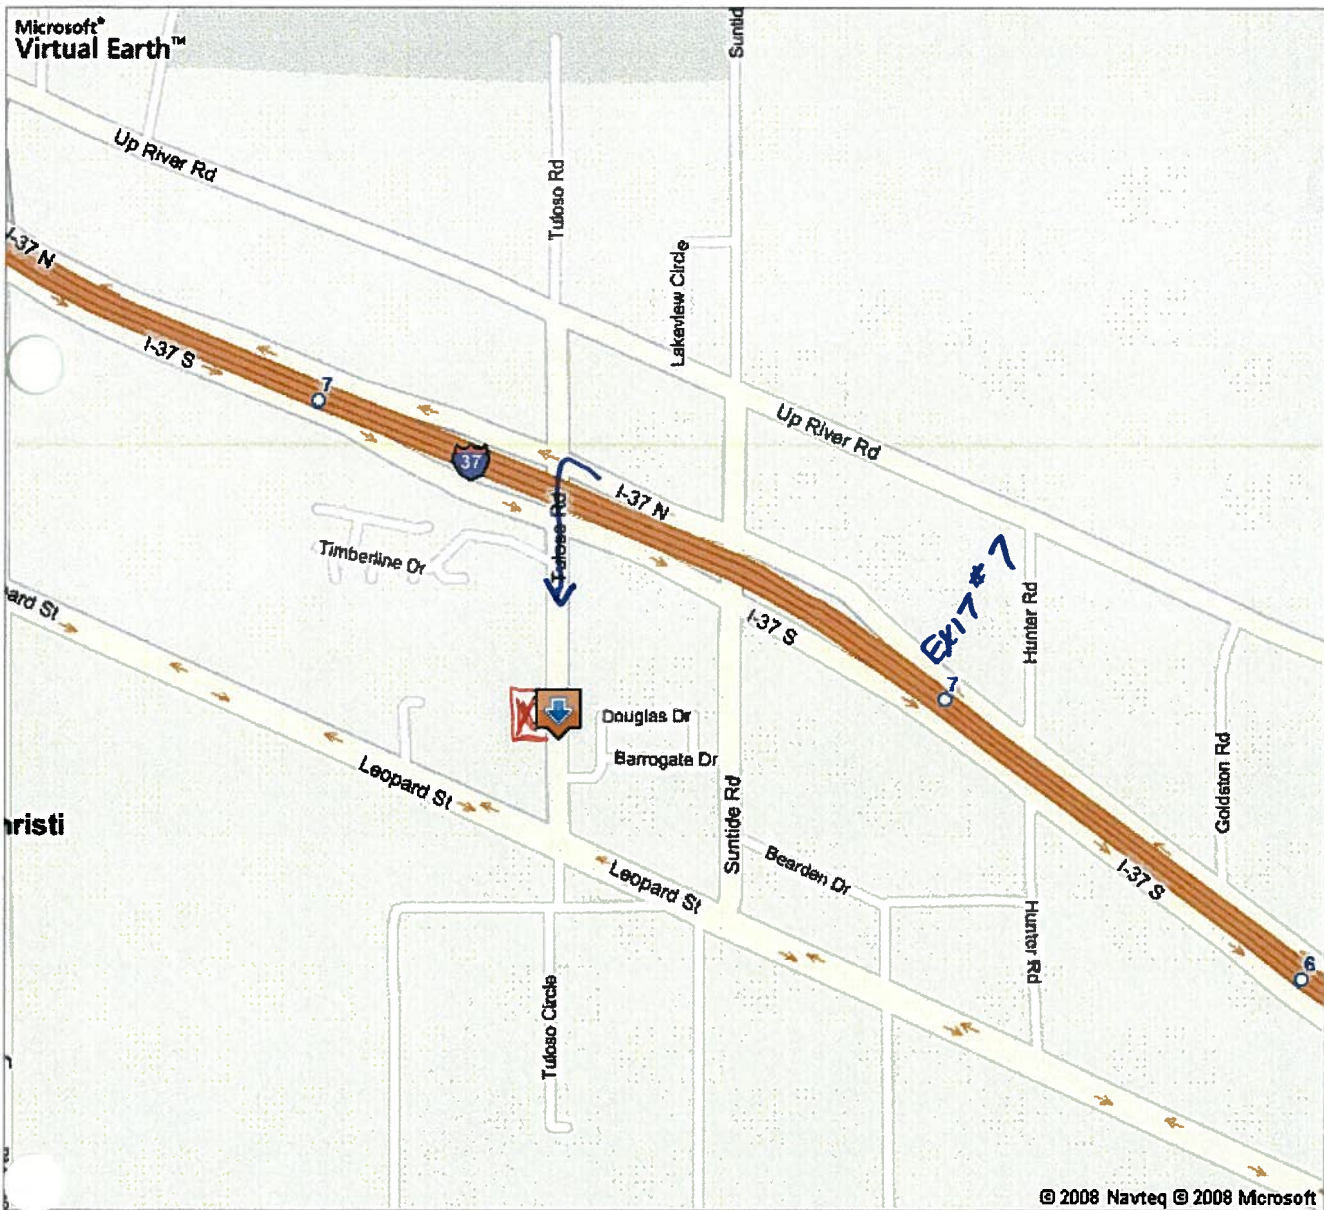

1925 Tuloso Rd, Corpus Christi, TX 78409-2119

My Notes

FREE! Use Live Search 411 to find movies, businesses & more: 800-CALL-411.

 Live Search Maps

 1925 Tuloso Rd, Corpus Christi, TX 78409-2119

My Notes

 **FREE!** Use Live Search 411 to find movies, businesses & more: 800-CALL-411.